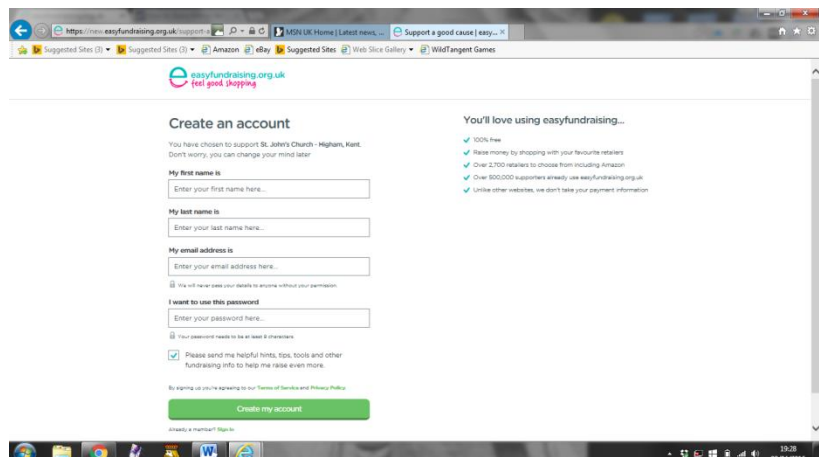

# EASYFUNDRAISING REGISTRATION OF ACCOUNT

1 Using your search engine eg Google search for “easyfundraising”  
Use the link [www.easyfundraising.org.uk/create-an-account/](http://www.easyfundraising.org.uk/create-an-account/)

2 Select **I want to support a good cause**

3 Input **St Johns Church Higham** and the name will appear from the list

Click on **Support this cause**

4 Complete the form then select **Create my account**