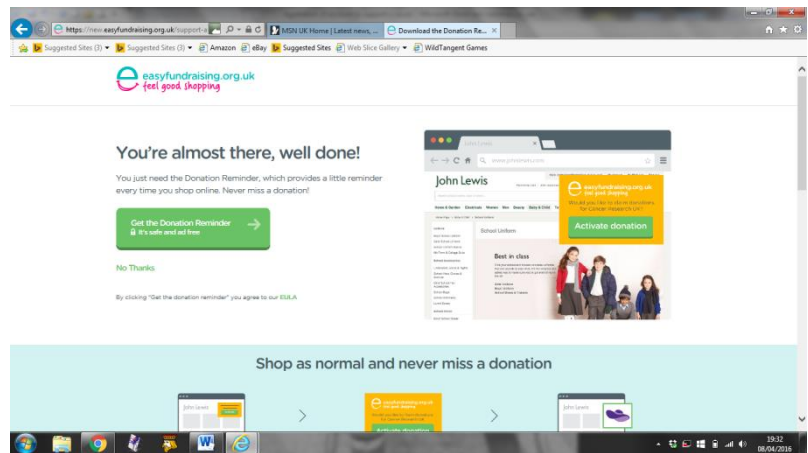

6 Opt to download the Reminder or select No thanks

You have now created your easyfundraising account