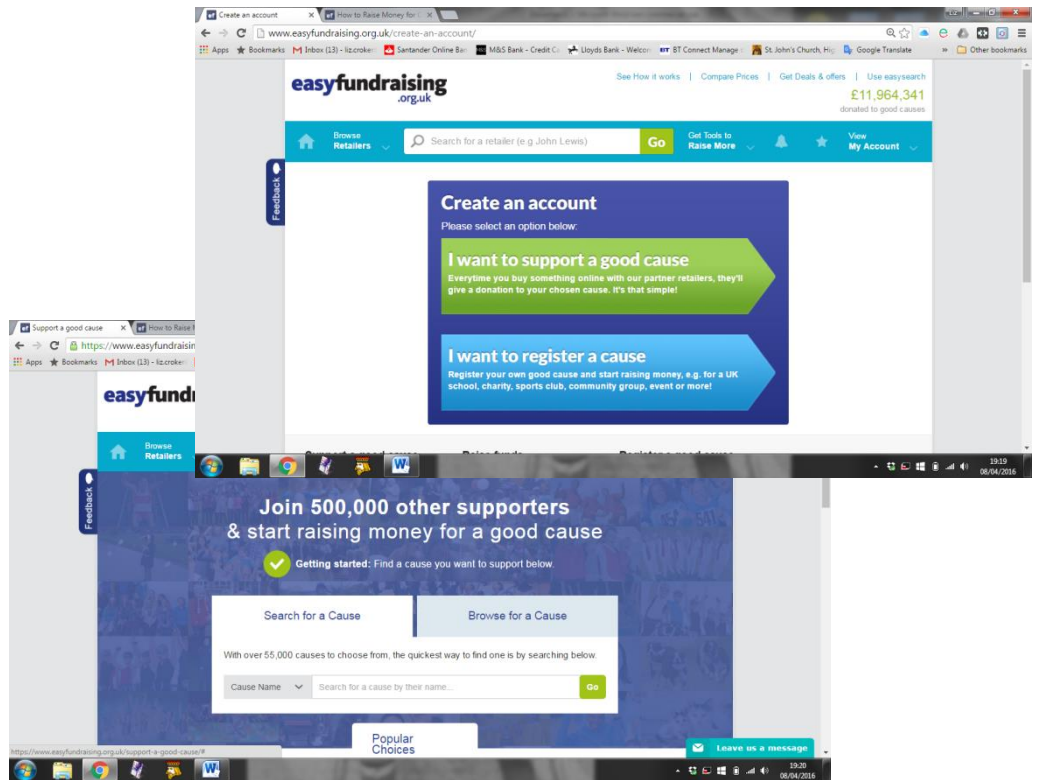

# EASYFUNDRAISING REGISTRATION OF ACCOUNT

1 Using your search engine eg Google search for “easyfundraising”  
Use the link [www.easyfundraising.org.uk/create-an-account/](http://www.easyfundraising.org.uk/create-an-account/)

2 Select **I want to support a good cause**

3 Input **St Johns Church Higham** and the name will appear from the list

Click on **Support this cause**

4 Complete the form then select **Create my account**

5 Complete Gift Aid form then **Continue**

# Easy Search

Easy search is a facility that helps you to identify retailers who support causes.

Instead of using your usual search engine input Easysearch into your browser

1 Input <http://www.easysearch.org.uk/>