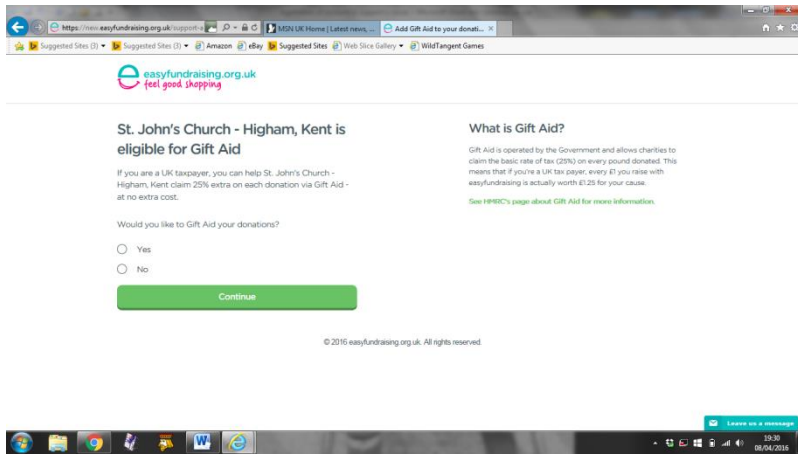

2 Select **I want to support a good cause**

3 Input **St Johns Church Higham** and the name will appear from the list

Click on **Support this cause**

4 Complete the form then select **Create my account**

5 Complete Gift Aid form then **Continue**