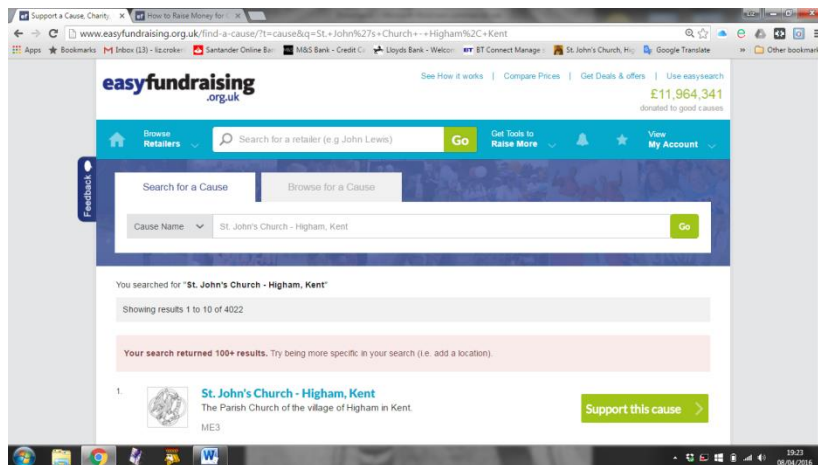

2 Select **I want to support a good cause**

3 Input **St Johns Church Higham** and the name will appear from the list

Click on **Support this cause**

4 Complete the form then select **Create my account**