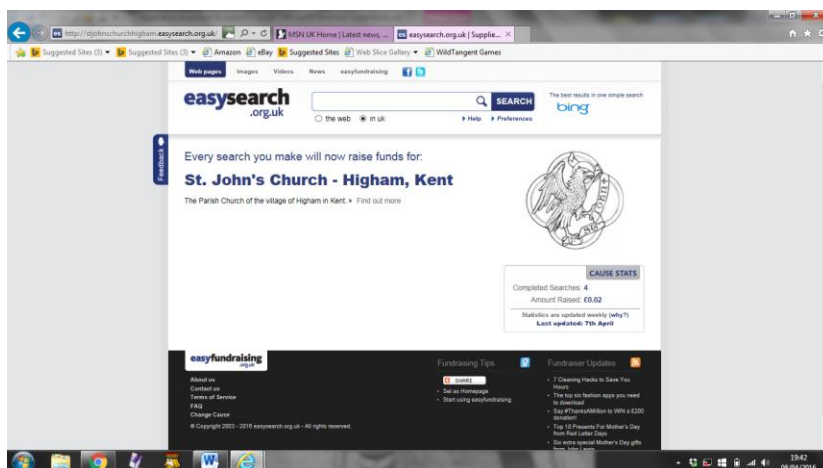

2 Input your cause name then Find